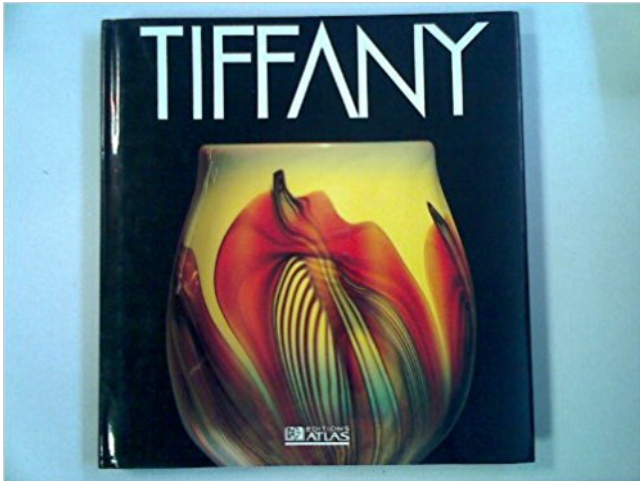

TIFFANY. Edition 1990 PDF - Télécharger, Lire

TÉLÉCHARGER

LIRE

ENGLISH VERSION

DOWNLOAD

READ

Description

TIFFANY MARTINI FIELD PUBLISHED ON NOVEMBER 1990. PDF AND EPUB . Essential Rumi New Expanded Edition , Pompons Deco And Rigolos ,
Disclaimer: layout of this document may differ from the published version. 1 / 1 .. réfère, selon la description de Tiffany (1990), à un état motivationnel subjectif.